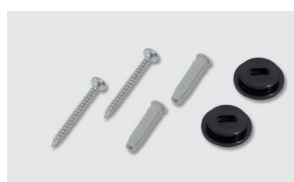

All boards incl. SuperDym magnet/s and mounting material

BOARD-ACCESSORIES

These accessories are ideal for all Artverum magnetic glass boards

MAGNETS

Code	Description	Content	PU
SuperDym magnets			
BA192	Cube, silver, C5 "Strong" 10x10x10 mm	6 pcs.	1 pack
BA193	Cube, silver, C5 "Strong" 10x10x10 mm	10 pcs.	1 pack
BA700	Cylinder, silver, C5 "Strong" ø 10x10 mm	5 pcs.	1 pack
BA701	Cylinder, silver, C5 "Strong" ø 10x10 mm	10 pcs.	1 pack
BA195	Cube, silver, C10 "Extra-Strong" 20x10x20 mm	1 pc.	1 pack
BA704	Cube, silver, C10 "Extra-Strong" 20x10x20 mm	2 pcs.	1 pack
BA705	Cube, silver, C10 "Extra-Strong" 20x10x20 mm	4 pcs.	1 pack
BA196	Cube, silver, C20 "Super-Strong" 20x20x20 mm	1 pc.	1 pack
BA706	Cube, silver, C20 "Super-Strong" 20x20x20 mm	2 pcs.	1 pack
BA707	Cube, silver, C30 "Ultra-Strong" 20x30x20 mm	2 pcs.	1 pack