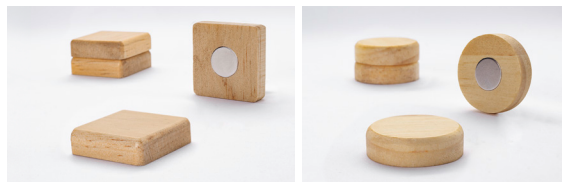

All boards incl. SuperDym magnet/s and mounting material

WITH ROUNDED CORNERS

Format	Galaxy	Marble & Gold
48 x 48 cm	GL273	-
60 x 40 cm	GL283	-
91 x 46 cm	-	GL361

All boards incl. SuperDym magnet/s and mounting material

Formats	white
100 x 65 cm	GL303
120 x 90 cm	GL304
150 x 100 cm	GL305
180 x 120 cm	GL306

All boards incl. one black board marker and mounting material

MATT DESIGNS

Format	Little Birds matt	Palm Leaf matt	White Wood matt	Yellow Structure matt	Blue Structure matt	Drinks matt	Turquoise Wall matt	Red Wall matt	Happy Hour matt
48 x 48 cm	GL274	-	-	GL293	GL294	-	-	-	-
60 x 40 cm	GL284	-	-	GL393	GL394	GL396	-	-	-
91 x 46 cm	-	GL371	-	-	-	-	GL287	GL289	-
130 x 55 cm	-	-	GL381	-	-	-	GL297	GL299	-
120 x 90 cm	-	-	-	-	-	-	-	-	GL276

All boards incl. SuperDym magnet/s and mounting material

BOARD-ACCESSORIES

These accessories are ideal for all Artverum magnetic glass boards

MAGNETS

Code	Description	Content	PU
SuperDym magnets			
BA192	Cube, silver, C5 "Strong" 10x10x10 mm	6 pcs.	1 pack
BA193	Cube, silver, C5 "Strong" 10x10x10 mm	10 pcs.	1 pack
BA700	Cylinder, silver, C5 "Strong" ø 10x10 mm	5 pcs.	1 pack
BA701	Cylinder, silver, C5 "Strong" ø 10x10 mm	10 pcs.	1 pack
BA195	Cube, silver, C10 "Extra-Strong" 20x10x20 mm	1 pc.	1 pack
BA704	Cube, silver, C10 "Extra-Strong" 20x10x20 mm	2 pcs.	1 pack
BA705	Cube, silver, C10 "Extra-Strong" 20x10x20 mm	4 pcs.	1 pack
BA196	Cube, silver, C20 "Super-Strong" 20x20x20 mm	1 pc.	1 pack
BA706	Cube, silver, C20 "Super-Strong" 20x20x20 mm	2 pcs.	1 pack
BA707	Cube, silver, C30 "Ultra-Strong" 20x30x20 mm	2 pcs.	1 pack