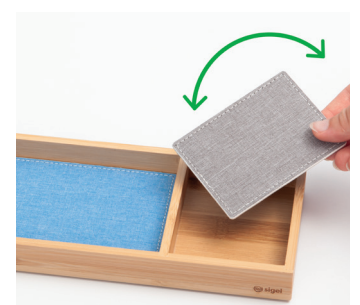

#### Mouse Pad and Desk Pad

- Water-repellent finish
- Fabric surface with linen structure, made of recycled PET bottles
- Quick redesign of the workstation thanks to two-colour design

#### Pencil Cup & Accessory tray

- Fast-growing bamboo
- Fabric inlay in two colours, made of recycled PET bottles
- Felt pads protects the desk surface and pens

#### Laptop and monitor stand

- Renewable bamboo
- Incl. anti-slip silicone pads on the bottom
- Cable management for a tidy workspace
- Laptop stand is lightweight and folds down flat – ideal for mobile work