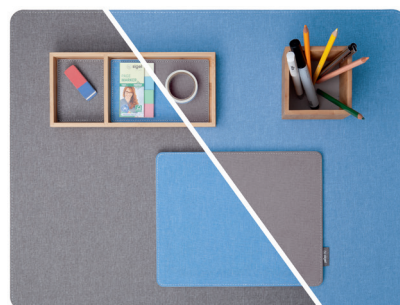

#### Mouse Pad and Desk Pad

- Water-repellent finish
- Fabric surface with linen structure, made of recycled PET bottles
- Quick redesign of the workstation thanks to two-colour design

#### Pencil Cup & Accessory tray

- Fast-growing bamboo
- Fabric inlay in two colours, made of recycled PET bottles
- Felt pads protects the desk surface and pens

#### Laptop and monitor stand

- Renewable bamboo
- Incl. anti-slip silicone pads on the bottom
- Cable management for a tidy workspace
- Laptop stand is lightweight and folds down flat – ideal for mobile work